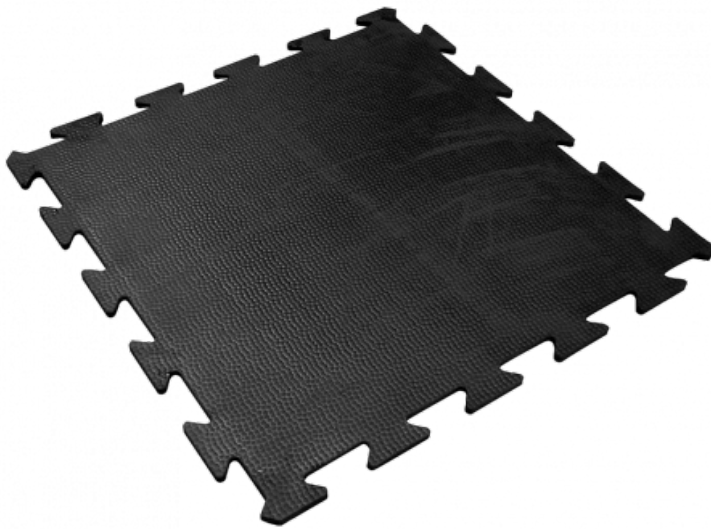

## **CLIP18 SLAB 1M X 1M EP 17mm BLACK DFL-S2**

**Famille :** Technical floor mats

**SOUS-FAMILLE :** RUBBER MATS

From anti-slip floor mat for mountain shops to rubber mats with disabled standard for chairlifts, cable cars, gondola lifts, cableways, IDM proposes a wide range of products which meet the European policy. Flagship product, Clip 18 is an anti-slip, slab, clipped, and a robust floor mat which doesn't need glue or adhesives. Very resistant to ski boots. Certification CFL-S1 et DFL-S2