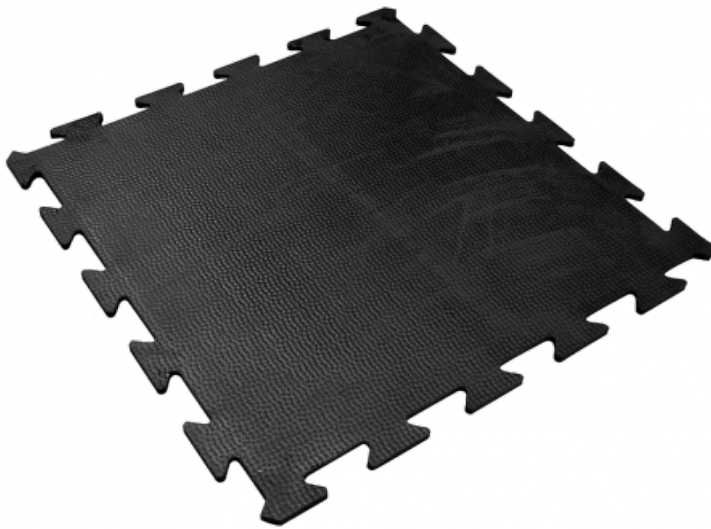

## **CLIP18 SLAB 1M X 1M EP 17mm BLACK DFL-S2**

**Famille** : Technical floor mats

**SOUS-FAMILLE** : RUBBER MATS

From anti-slip floor mat for mountain shops to rubber mats with disabled standard for chairlifts, cable cars, gondola lifts, cableways, IDM proposes a wide range of products which meet the European policy. Flagship product, Clip 18 is an anti-slip, slab, clipped, and a robust floor mat which doesn't need glue or adhesives. Very resistant to ski boots. Certification CFL-S1 et DFL-S2