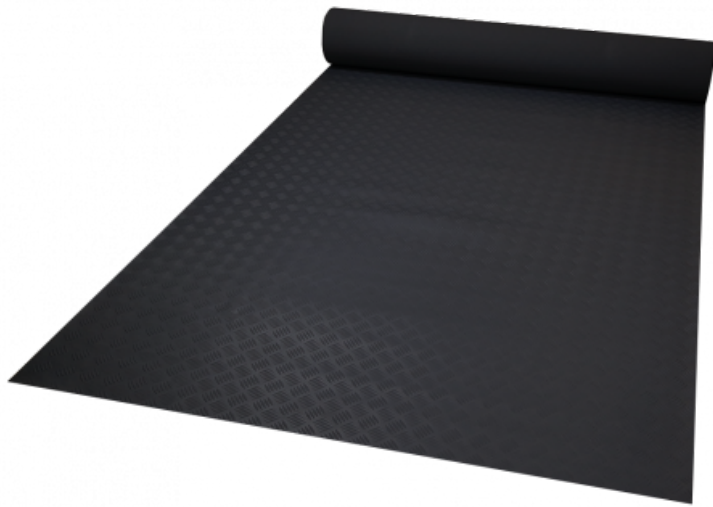

Ref. IDM : 00178

**CHECKER TH. 6 MM BLACK CFL-S1 (R of 1.40 x 10 M)**

**Famille :** Technical floor mats

**SOUS-FAMILLE :** RUBBER MATS

From anti-slip floor mat for mountain shops to rubber mats with disabled standard for chairlifts, cable cars, gondola lifts, cableways, IDM proposes a wide range of products which meet the European policy (REACH Norm). The Checker is a 100% rubber mat with an industrial look. Non-slip, flexible and highly resistant to wear and tear, it is easy to install thanks to its frosted backside, which is suitable for adhesive fixing. Available in grey or black.