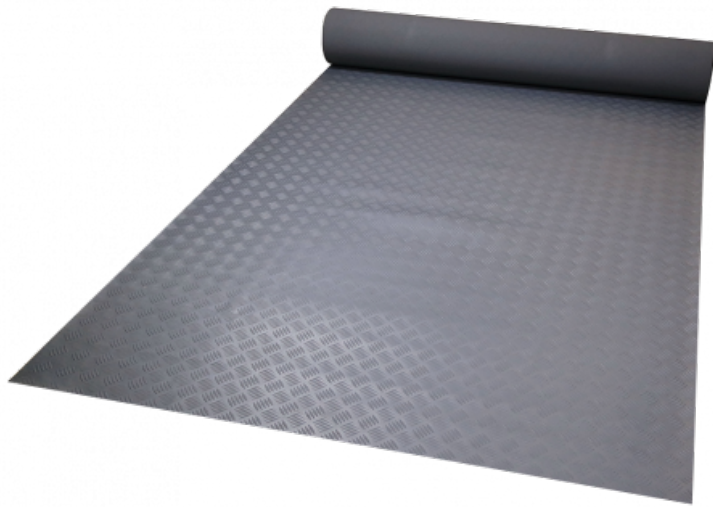

## **CHECKER TH 3MM GREY (RI of 1.40 x 10 M)**

**Famille** : Technical floor mats

**SOUS-FAMILLE** : RUBBER MATS

From anti-slip floor mat for mountain shops to rubber mats with disabled standard for chairlifts, cable cars, gondola lifts, cableways, IDM proposes a wide range of products which meet the European policy (REACH Norm). The Checker is a 100% rubber mat with an industrial look. Non-slip, flexible and highly resistant to wear and tear, it is easy to install thanks to its frosted backside, which is suitable for adhesive fixing. Available in grey or black.