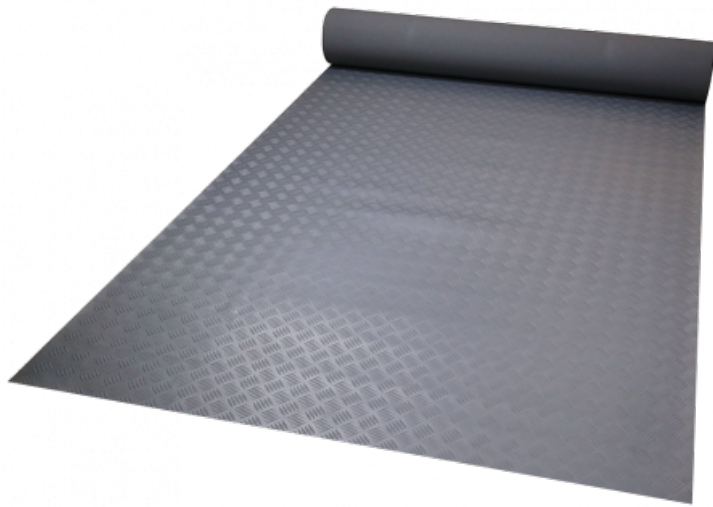

Ref. IDM : 00587

CHECKER TH 3MM GREY (RI of 1.40 x 10 M)

Famille : Technical floor mats

SOUS-FAMILLE : RUBBER MATS

From anti-slip floor mat for mountain shops to rubber mats with disabled standard for chairlifts, cable cars, gondola lifts, cableways, IDM proposes a wide range of products which meet the European policy (REACH Norm). The Checker is a 100% rubber mat with an industrial look. Non-slip, flexible and highly resistant to wear and tear, it is easy to install thanks to its frosted backside, which is suitable for adhesive fixing. Available in grey or black.