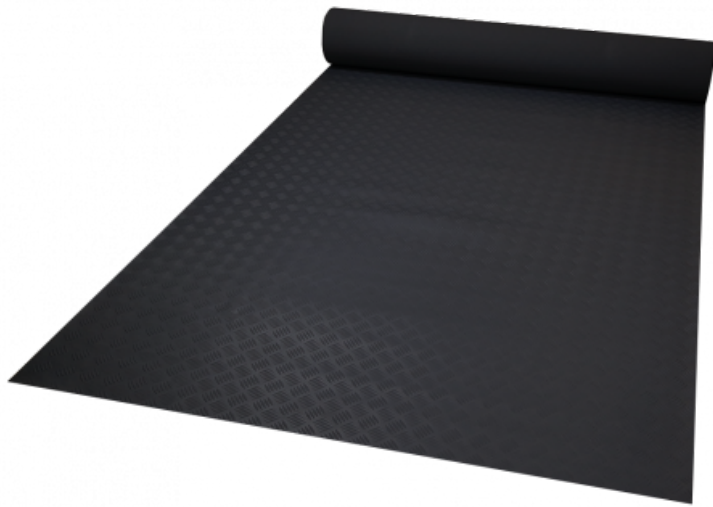

Ref. IDM : 00263

CHECKER TH 3 MM BLACK CFL-S1 (R of 1.40 x 10 M)

Famille : Technical floor mats

SOUS-FAMILLE : RUBBER MATS

From anti-slip floor mat for mountain shops to rubber mats with disabled standard for chairlifts, cable cars, gondola lifts, cableways, IDM proposes a wide range of products which meet the European policy (REACH Norm). The Checker is a 100% rubber mat with an industrial look. Non-slip, flexible and highly resistant to wear and tear, it is easy to install thanks to its frosted backside, which is suitable for adhesive fixing. Available in grey or black.