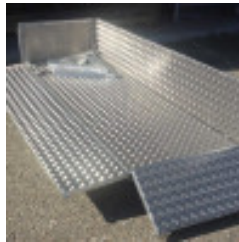

Ref. IDM : 01862

SNOWMOBILE SLEDGE GM 2.50 M WITH RIDALS HT: 40 CM (WITHOUT RUNNERS)

Famille : Snow grooming

SOUS-FAMILLE : SLEDGES

IDM offers snowmobile sleds for transporting equipment. The IDM snowmobile sled has a high strength and reinforced aluminium frame, ideal for transporting equipment.

Features :

- Reinforced high-strength aluminium frame - Stainless steel side rails - Folding sides (side and rear) - Height adjustable drawbar - Towing hook - Extended and raised sledge 2500 x 800 mm (sideboards 400 mm)