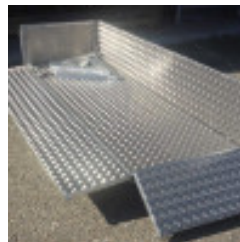

## **SNOWMOBILE SLEDGE GM 2.50 M WITH RIDALS HT: 40 CM (WITHOUT RUNNERS)**

**Famille :** Snow grooming

**SOUS-FAMILLE :** SLEDGES

IDM offers snowmobile sleds for transporting equipment. The IDM snowmobile sled has a high strength and reinforced aluminium frame, ideal for transporting equipment.

### **Features :**

- Reinforced high-strength aluminium frame - Stainless steel side rails - Folding sides (side and rear) - Height adjustable drawbar - Towing hook - Extended and raised sledge 2500 x 800 mm (sideboards 400 mm)