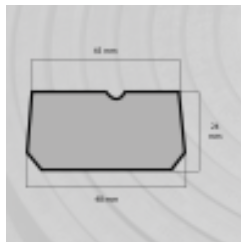

Ref. IDM : 00130

Ref. constructeur : Poma : PF2202331

Ref. constructeur Sup. : IDM : 443370152

BULLWHEEL LINER P-E 247 COMPRESSION 25 M W 10766b_IDM035

Famille : Ski lift

SOUS-FAMILLE : SHEAVE LINERS

Bullwheel liner PE247 for ski lifts. Can be fitted in place of the original product. Made of reinforced rubber for increased resistance to extreme temperatures and heavy use.

Dimensions (unassembled)

- Inside width : 45 mm
- Outside width: : 48 mm
- Thickness : 24 mm
- Length : 25 m

OUR EXPERTS ARE THERE FOR YOU

IDM France
04 79 84 34 34
idm@idm-france.com

Alpespace
46, voie Saint Exupéry
73800 Montmélián - France