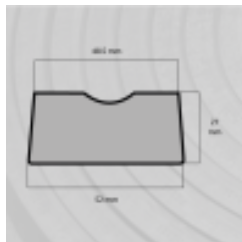

Ref. IDM : 00049

Ref. constructeur : Poma : PF SEM50531

Ref. constructeur Sup. : Montaz : 90134

BULLWHEEL LINER MONTAGNER BIG MODEL LG25M W 10 770 b_IDM018

Famille : Ski lift

SOUS-FAMILLE : SHEAVE LINERS

Bullwheel liner MONTAGNER BIG MODEL for ski lifts. Can be fitted in place of the original product. Made of reinforced polyethylene for increased resistance to extreme temperatures and heavy use.

Dimensions (unassembled)

- Inside width : 48.5 mm
- Outside width : 52 mm
- Thickness : 27 mm
- Length : 25 m

OUR EXPERTS ARE THERE FOR YOU

IDM France
04 79 84 34 34
idm@idm-france.com

Alpespace
46, voie Saint Exupéry
73800 Montmélián - France