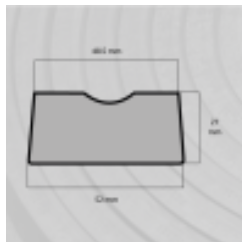

Ref. IDM : 00049

Ref. constructeur : Poma : PF SEM50531

Ref. constructeur Sup. : Montaz : 90134

BULLWHEEL LINER MONTAGNER BIG MODEL LG25M W 10 770 b_IDM018

Famille : Ski lift

SOUS-FAMILLE : SHEAVE LINERS

Bullwheel liner MONTAGNER BIG MODEL for ski lifts. Can be fitted in place of the original product. Made of reinforced polyethylene for increased resistance to extreme temperatures and heavy use.

Dimensions (unassembled)

- Inside width : 48.5 mm
- Outside width: : 52 mm
- Thickness : 27 mm
- Length : 25 m

OUR EXPERTS ARE THERE FOR YOU

IDM France
04 79 84 34 34
idm@idm-france.com

Alpespace
46, voie Saint Exupéry
73800 Montmélian - France