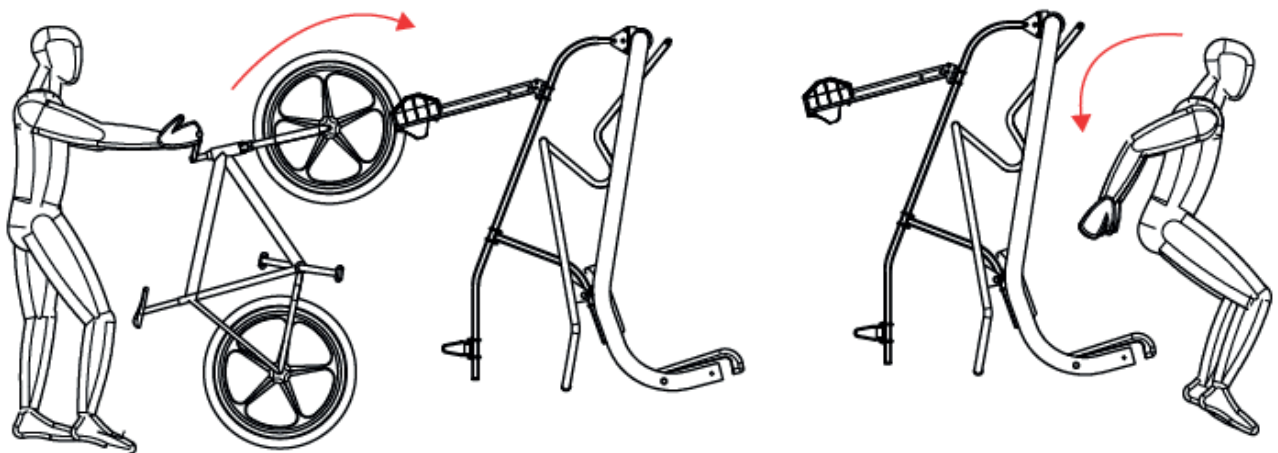

Bike support Solo Rack

Ref: 06914

Loading