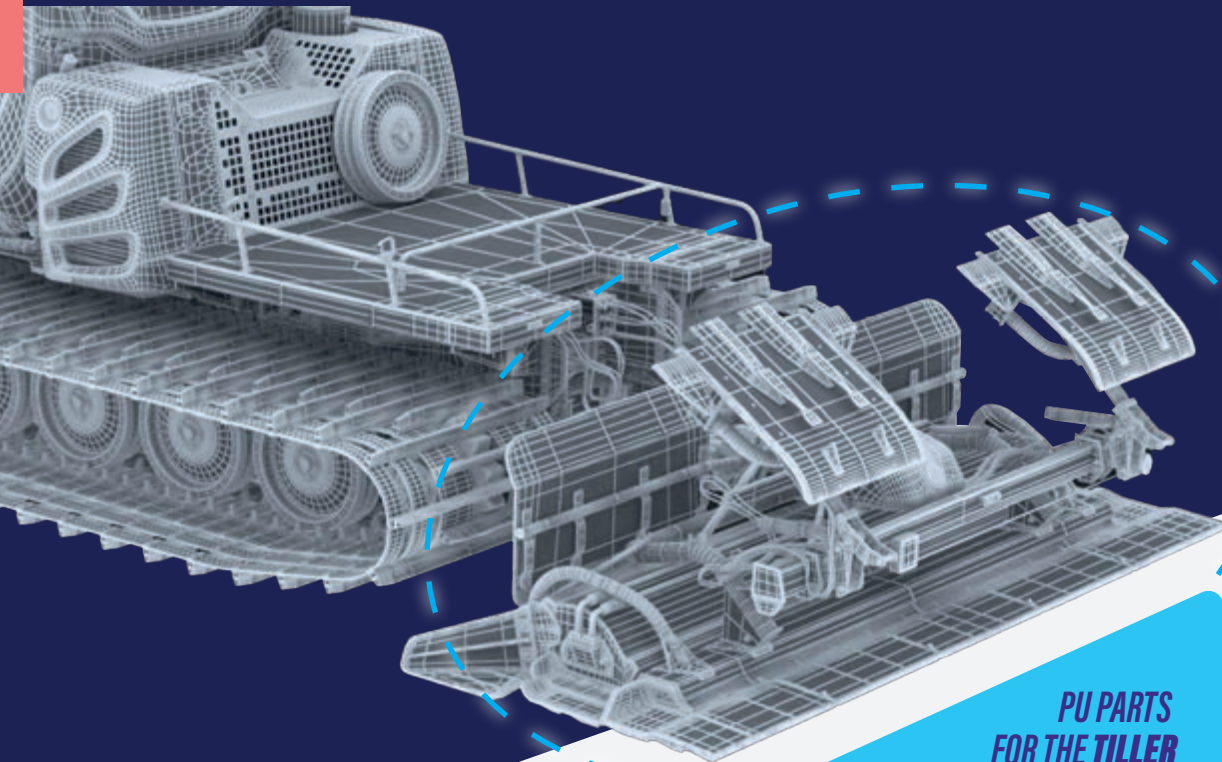

2 The **type** of track

WINTER
EFFICIENT AND ROBUST

4 SEASONS
EFFECTIVE AND POLYVALENT

+ ACCESSORIES ON REQUEST (ICE PICKS, ANTI-TURNSTILES, ETC.)

SPARE PARTS FOR TILLER

ANY QUESTIONS?

+33 479 84 34 34

shop.idm-france.com