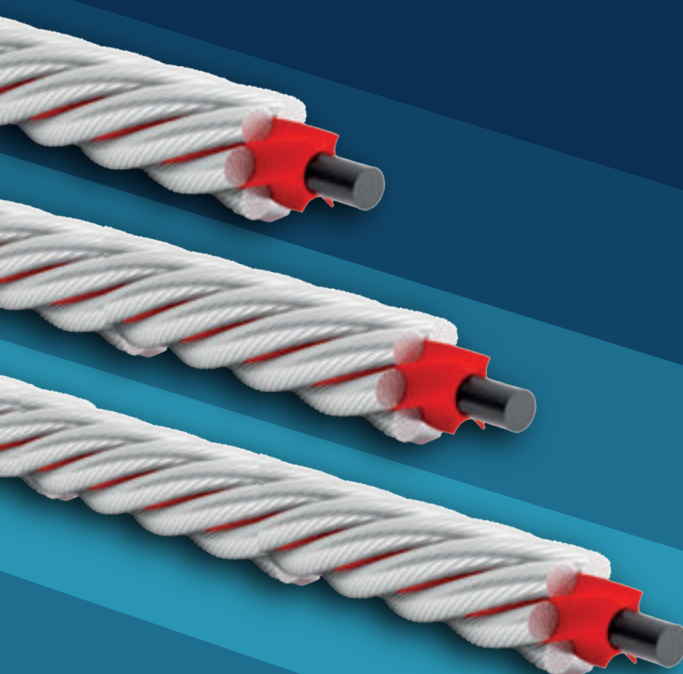

ROPEWAY ROPES AND SERVICES

IDM / Teufelberger-Redaelli ropes are cutting-edge innovations and top-of-the-range products. We will make the rope to measure according to your request and put all our proven expertise in the field of high-performance steel ropes to good use.