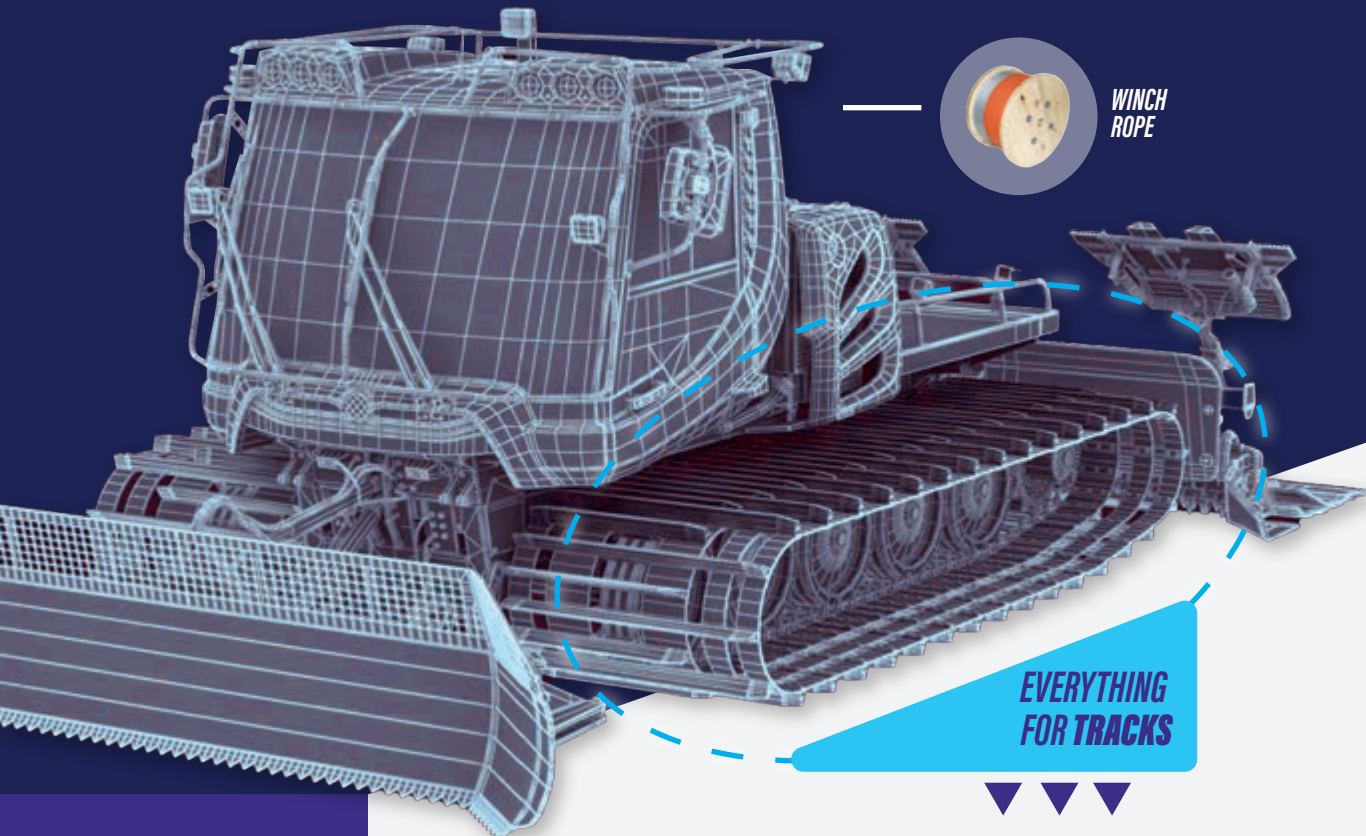

SPARE PARTS FOR TRACKS

Optimise the performance of your snow groomers with our selection of track spare parts! Quality, compatibility and durability guaranteed thanks to our partnership with Hans Hall. IDM, your expert for uncompromising snow grooming. Drive with confidence, whatever the conditions.

100% GUARANTEED COMPATIBILITY

OVER 300 ITEMS ON OFFER

MADE IN OUR WORKSHOPS

EVERYTHING FOR TRACKS

THE SUSTAINABLE ALTERNATIVE

SRI / EV BELT