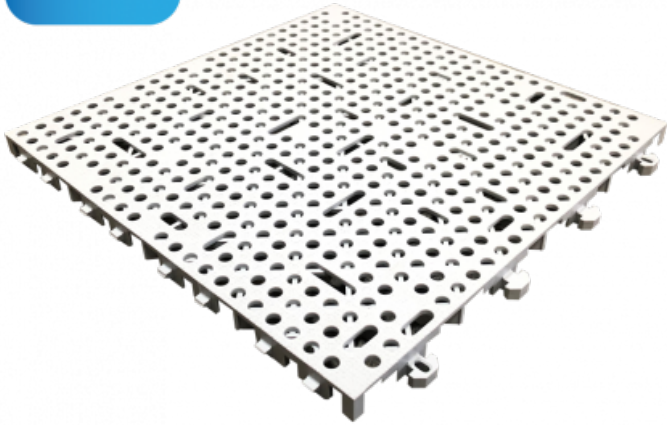

Ref. IDM : 06857

LOADY PLATTE HELLGRAU 30 X 30 X 1.35 cm (lot 11 pcs)

Famille : Bodenbelag

SOUS-FAMILLE : GLEITBELÄGE

Clip-on slab, the Loady slab is a high-performance and durable solution. Robust and easy to install: it is a very pleasant solution, both to install and to use, for the loading of your chairlifts. Safety for your staff: the slab is non-slip for pedestrians. Grey version: its surface is ready to be painted to delimit the different lanes of your chairlift.